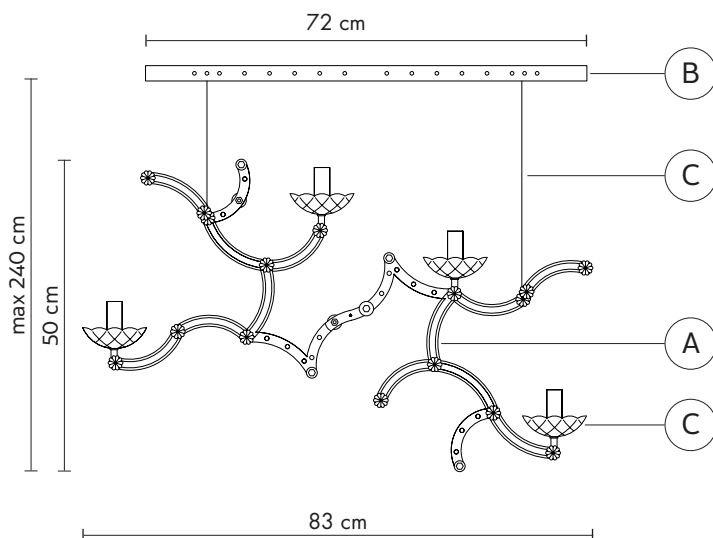

material artistic glass
colour transparent

PERFORED BAR "B"

material metal
colour semi glossy black

ELECTRICAL CABLE "C"

colour transparent

ELECTRICAL SYSTEM

socket E14
source 4 x max 42W
energy class da E a A++

PACKAGING

nr. of collis 1
net weight/kg 2,85
gross weight/kg
packaging/cm

EMISSION OF LIGHT

one directional

direct
filtered
indirect
none

COLLECTION

available also as: wall lamp

CERTIFICATION