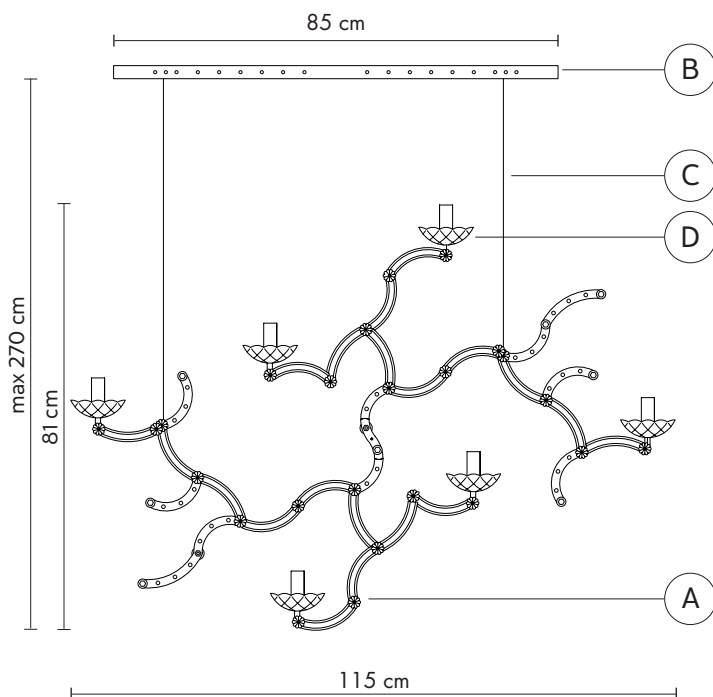

material artistic glass
colour transparent

PERFORED BAR "B"

material metal
colour glossy gold galvanic plating

ELECTRICAL CABLE "C"

colour transparent

ELECTRICAL SYSTEM

socket E14
source 6 x max 42W
energy class da E a A++

PACKAGING

nr. of collis 1
net weight/kg 4,6
gross weight/kg
packaging/cm

EMISSION OF LIGHT

one directional

direct
filtered
indirect
none

CERTIFICATION

IEC 60598-1:2008
EN 60598-1:2008 + A11:2009

IP rate IP20
bulb not provided