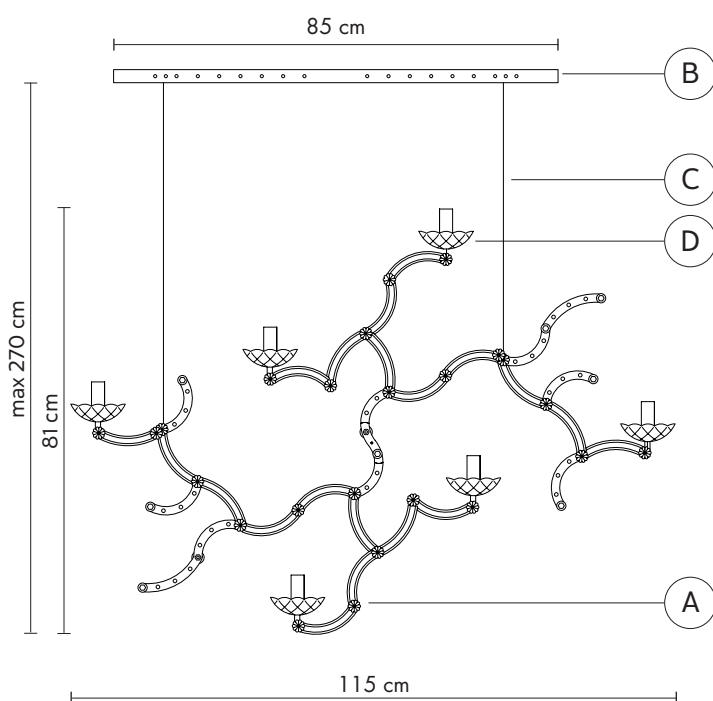

GHEBO suspension lamp

Luca De Bona e Dario De Meo design

year 2017

DATA SHEET - SE146 1B INT

STRUCTURE "A"

material	metal	
colour	semi glossy white	
material	artistic glass	
colour	transparent	

BOBECHE "D"

material	artistic glass	
colour	transparent	

PERFURED BAR "B"

material	metal
colour	semi glossy white

ELECTRICAL CABLE "C"

colour	transparent	
--------	-------------	--

ELECTRICAL SYSTEM

socket	E14
source	6 x max 42W
energy class	da E a A++

PACKAGING

nr. of collis	1
net weight/kg	4,6
gross weight/kg	
packaging/cm	

EMISSION OF LIGHT

one directional

CERTIFICATION

IEC	60598-1:2008
EN	60598-1:2008 + A11:2009

IP rate	IP20
bulb	not provided

COLLECTION

available also as: wall lamp

SE146 1N INT SE146 1O INT