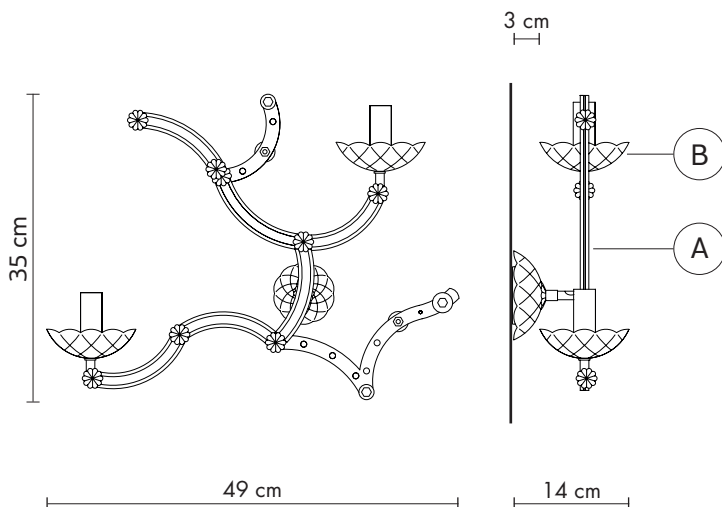

material artistic glass
colour transparent

ELECTRICAL SYSTEM

socket E14
source 2 x max 42W
energy class da E a A++

PACKAGING

nr. of collis 1
net weight/kg 1,2
gross weight/kg
packaging/cm

EMISSION OF LIGHT

one directional

direct
filtered
indirect
none

CERTIFICATION

IEC 60598-1:2008
EN 60598-1:2008 + A11:2009

IP rate IP20
bulb not provided

COLLECTION

available also as: suspension lamp

AP146 3N INT AP146 3B INT