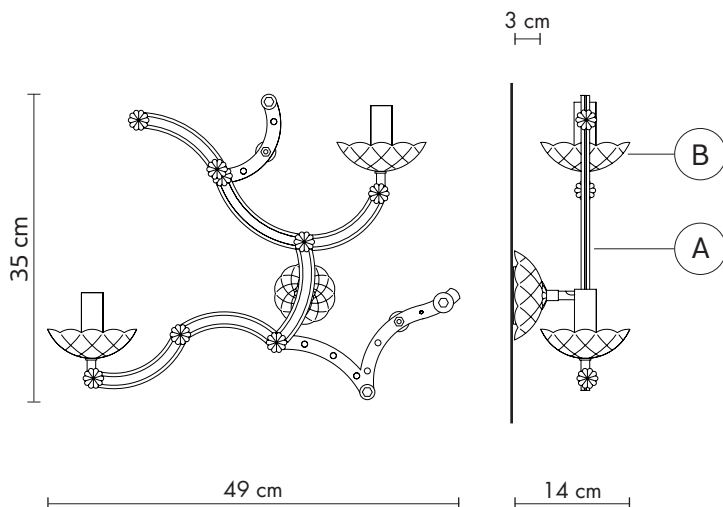

GHEBO wall lamp

Luca De Bona e Dario De Meo design

year 2017

DATA SHEET - AP146 3N INT

STRUCTURE "A"

material metal
colour semi glossy black

material artistic glass
colour transparent

BOBECHE "B"

material artistic glass
colour transparent

ELECTRICAL SYSTEM

socket E14
source 2 x max 42W
energy class da E a A++

PACKAGING

nr. of collis 1
net weight/kg 1,2
gross weight/kg
packaging/cm

EMISSION OF LIGHT

one directional

direct
filtered
indirect
none

CERTIFICATION

IEC 60598-1:2008
EN 60598-1:2008 + A11:2009

IP rate IP20
bulb not provided

COLLECTION

available also as: suspension lamp

AP146 3O INT AP146 3B INT