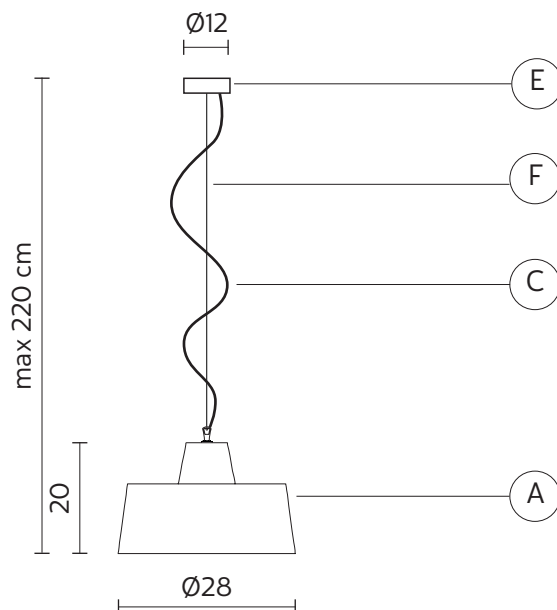

ELECTRICAL CABLE "C"

material	PVC	
colour	transparent	

SUSPENSION CABLE "F"

material	steel
----------	-------

ELECTRICAL SYSTEM

socket	E27
source	max 1x70w
energy class	from E to A++

PACKAGING

nr. of collis	1
net weight/kg	2,4
gross weight/kg	4,2
packaging/cm	33x42x42

EMISSION OF LIGHT

one-directional

	direct
	filtered
	indirect
	none

CERTIFICATION

IEC	60598-1:2008
EN	60598-1:2008 + A11:2009

IP rate	IP20
bulb	not provided

COLLECTION