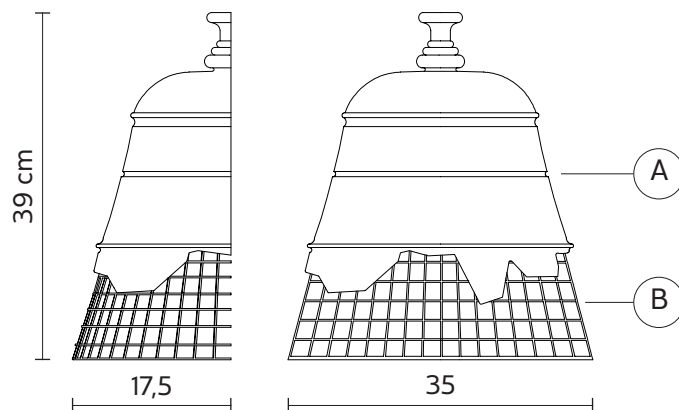

DOMENICA wall lamp

Dario De Meo and Luca De Bona design

year 2015

TECHNICAL SHEET - AP102 10 INT

STRUCTURE "A"

material	plaster	
colour	matt white	

STRUCTURE "B"

material	wire netting	
colour	gold	

ELECTRICAL CABLE

socket	E27
source	max 1x52w
energy class	from E to A++

PACKAGING

nr.of collis	1
net weight/kg	3,2
gross weight/kg	4,1
packaging/cm	43x44x29