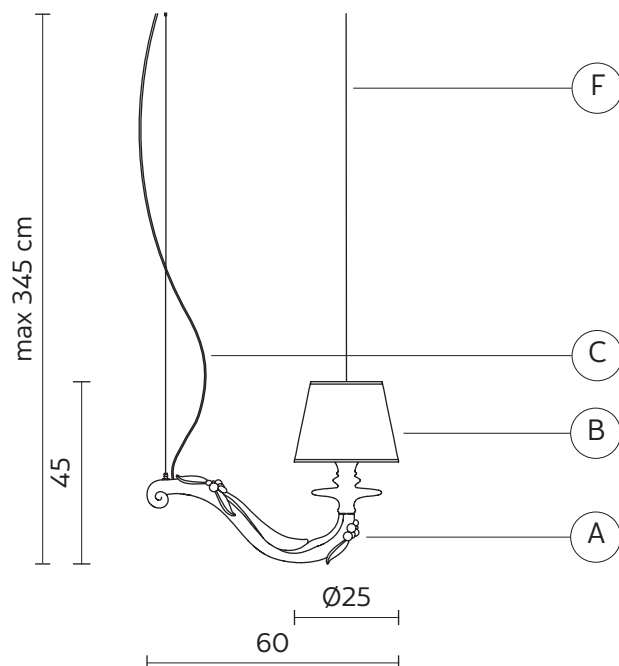

SHADE "B"

material linen
colour white

ELECTRICAL CABLE "C"

material PVC
colour transparent

SUSPENSION CABLE "F"

material steel

ELECTRICAL SYSTEM

socket E27
source max 1x105w
energy class from E to A++

PACKAGING

nr. of collis 1
net weight/kg 1,9
gross weight/kg 2,3
packaging/cm 31x31x23 (B)

EMISSION OF LIGHT

one-directional

 direct
 filtered
 indirect
 none

CERTIFICATION

IEC 60598-1:2008
EN 60598-1:2008 + A11:2009

IP rate IP20
bulb not provided

TECHNICAL SHEET - SE627-60B

COLLECTION

available also as: wall lamp

SE627-45B

SE627-45N

SE627-60N