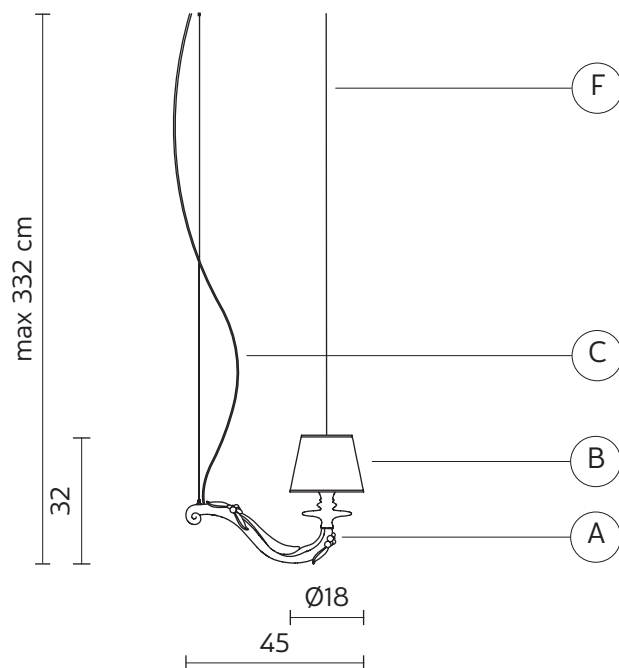

STRUCTURE "A"

material ceramic
colour glossy white

SHADE "B"

material linen
colour white

ELECTRICAL CABLE "C"

material PVC
colour transparent

SUSPENSION CABLE "F"

material steel

ELECTRICAL SYSTEM

socket E27
source max 1x105w
energy class from E to A++

PACKAGING

nr. of collis 1
net weight/kg 1,25
gross weight/kg 2,3
packaging/cm 21x21x20 (B)

EMISSION OF LIGHT

one-directional

 direct
 filtered
 indirect
 none

CERTIFICATION

IEC 60598-1:2008
EN 60598-1:2008 + A11:2009

IP rate IP20
bulb not provided

COLLECTION

available also as: wall lamp

SE627-45N

SE627-60B

SE627-60N