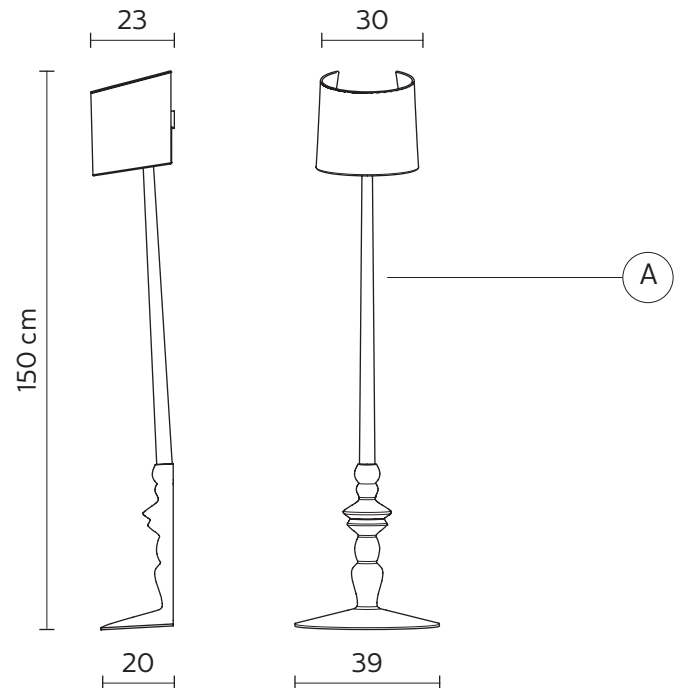

ALÌ E BABÀ floor lamp

Matteo Ugolini design

year 2009/2010

TECHNICAL SHEET - H6025B

STRUCTURE "A"

material	ceramic	
colour	glossy white	

ELECTRICAL CABLE "C"

material	PVC	
colour	transparent	

ELECTRICAL SYSTEM

socket	E27
source	max 1x70w
energy class	from E to A++

PACKAGING

nr. of collis	1
net weight/kg	5,9
gross weight/kg	11,3
packaging/cm	37x62x123

EMISSION OF LIGHT

one-directional

	direct
	filtered
	indirect
	none

CERTIFICATION

IEC	60598-1:2008
EN	60598-1:2008 + A11:2009

IP rate	IP20
bulb	not provided

COLLECTION

available also as: tavolo, wall lamp and suspension