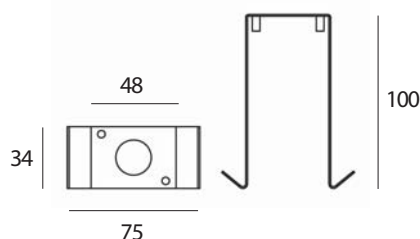

Alimentatori Drivers Alimentateurs Netzteile Alimentadores

350 mA

non dimmerabili
non-dimmable
nicht dimmbar
no regulable

AL1035 (1...11)

IP 20

AL1037 (1...16)

sec. protection

IP 20

AL1034 (1...11)

IP 20

AL9011 (1...12)

IP 67

dimmerabili
dimmable
dimmbar
regulable

AL4000 (1...12)

PUSH 1..10V

IP 20

AL4051 (1...12)

DALI

IP 20

AL4053 (1...12)

PUSH IGBT-TRIAC

IP 20

500 mA

non dimmerabili
non-dimmable
nicht dimmbar
no regulable

AL1077 (1...6)

IP 20

AL1084 (1...11)

sec. protection

IP 20

AL1074 (1...7)

IP 20

AL9051 (1...10)

IP 67

dimmerabili
dimmable
dimmbar
regulable

AL4010 (1...12)

PUSH 1..10V

IP 20

AL4151 (1...12)

DALI

IP 20

AL4153 (1...12)

PUSH IGBT-TRIAC

IP 20