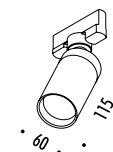

DESIGN OMAR CARRAGLIA - DAVIDE GROPPI - 2015
LAMPADA DA SOFFITTO - METALLO
CEILING LAMP - METAL
ENERGY CLASS: A++, A+, A

CE  IP 20

DOT SISTEMA

178303	BIANCO OPACO / MATT WHITE	220 / 240 V - 50 / 60 Hz - MAX 10 W LED - GU10 ORIENTABILE - LAMPADINA NON INCLUSA ADJUSTABLE - BULB NOT INCLUDED
178304	NERO OPACO / MATT BLACK	

CODE	SOCKET	TENSION	WATTAGE	BEAM ANGLE (°)	TEMPERATURE (K)	LUMINOUS FLUX	BULB EFFICIENCY	PRODUCT REFERENCE
------	--------	---------	---------	----------------	-----------------	---------------	-----------------	-------------------