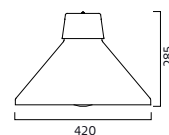

TILLBEHÖR/ACCESSORIES

Vajer/Wire	98255101
Vantskruv/Turnbuckle	98255201
Fransk skruv/French screw	98255301
Vajerlås/Wire-lock	98255401

Finish: Painted aluminium. Diffuser in opal glass.

Installation: On wire. Wire and mounting details available as accessories.

Connection: Terminal block 5x4mm². Excluding cable. Double conduit entry.

Design: Thomas Bernstrand 2013.