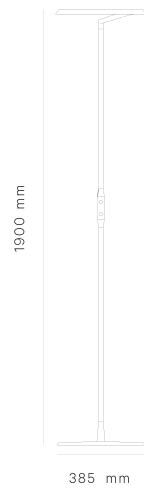

ARTICLE NO.

126F102 Colour: white
126F104 Colour: grey
126F109 Colour: orange

126F202 Colour: white
126F204 Colour: grey
126F209 Colour: orange

126P102 Colour: white
126P104 Colour: grey
126P109 Colour: orange

126P202 Colour: white
126P204 Colour: grey
126P209 Colour: orange