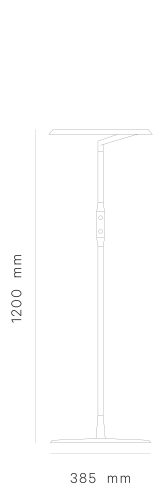

ARTICLE NO.

126F102 Colour: white
126F104 Colour: grey
126F109 Colour: orange

126F202 Colour: white
126F204 Colour: grey
126F209 Colour: orange

126P102 Colour: white
126P104 Colour: grey
126P109 Colour: orange

126P202 Colour: white
126P204 Colour: grey
126P209 Colour: orange