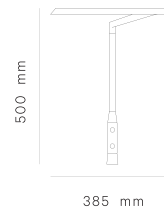

ARTICLE NO.

126F102 Colour: white
126F104 Colour: grey
126F109 Colour: orange

126F202 Colour: white
126F204 Colour: grey
126F209 Colour: orange

126P102 Colour: white
126P104 Colour: grey
126P109 Colour: orange

126P202 Colour: white
126P204 Colour: grey
126P209 Colour: orange