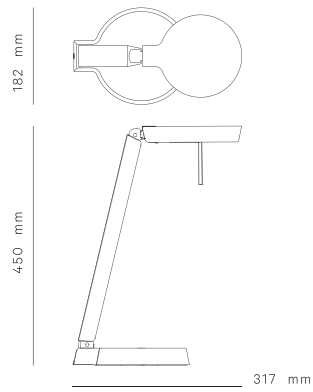

MODELS

Claesson Koivisto Rune w081f

Claesson Koivisto Rune w081t1

Claesson Koivisto Rune w081c1

ARTICLE NO.

081F102 Colour: white
081F104 Colour: grey
081F106 Colour: green

081T102 Colour: white
081T104 Colour: grey
081T106 Colour: green

081C102 Colour: white
081C104 Colour: grey
081C106 Colour: green

Claesson Koivisto Rune w081