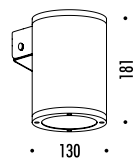

DESIGN 2011  
 LAMPADA DA PARETE LED DA ESTERNO - ORIENTABILE - METALLO - VETRO  
 OUTDOOR WALL LED LAMP - ADJUSTABLE - METAL - GLASS  
 ENERGY CLASS: A+, A

CE IP 65

CODICE / CODE	FINITURA / FINISHING	CARATTERISTICHE / TECHNICAL INFO
158603	BIANCO OPACO / MATT WHITE	220 / 240 V - 50 / 60 Hz - MAX 12 W LED - E27 LAMPADINA INCLUSA BULB INCLUDED
		 COD. 5072115 LED - 9,5 W - 2700K - 650 lm - EFFICIENCY A+