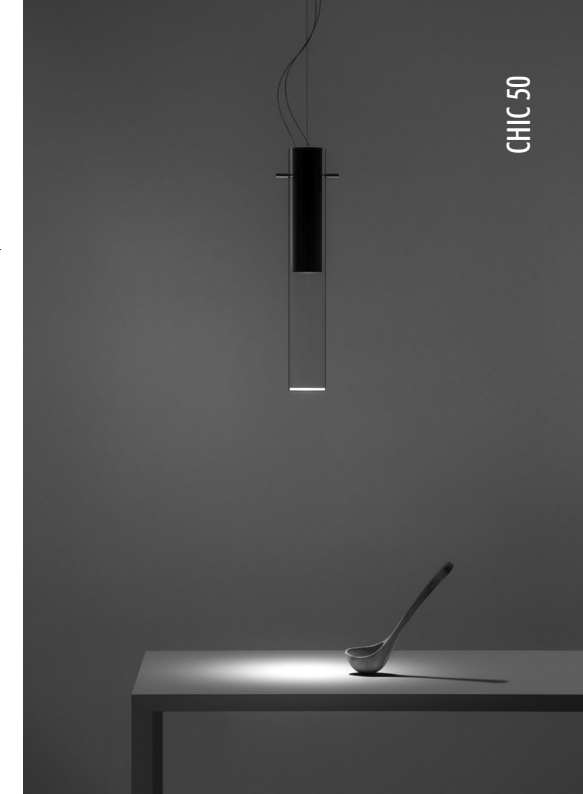

DESIGN DAVIDE GROPPI - 2004
 SUSPENSION HALOGEN / LED LAMP - METAL - GLASS

CHIC 50

CODE	FINISHING	TECHNICAL INFO
12340303	MATT WHITE	120 V - 60 Hz - MAX 50 W - GU10 BULB NOT INCLUDED - TRANSPARENT CABLES - WHITE CEILING ROSE
12340403	MATT BLACK	