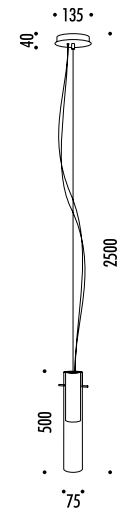

DESIGN DAVIDE GROPPI - 2004
 SUSPENSION HALOGEN / LED LAMP - METAL - GLASS

CHIC 50

CODE	FINISHING	TECHNICAL INFO
12340303	MATT WHITE	120 V - 60 Hz - MAX 50 W - GU10 BULB NOT INCLUDED - TRANSPARENT CABLES - WHITE CEILING ROSE
12340403	MATT BLACK	