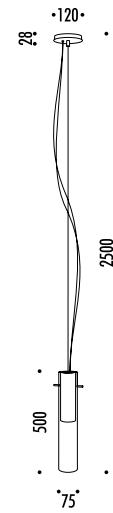

DESIGN DAVIDE GROPPI - 2004
 LAMPADA A SOSPENSIONE ALOGENA / LED - METALLO - VETRO
 SUSPENSION HALOGEN / LED LAMP - METAL - GLASS
 ENERGY CLASS: A++ , A+ , A , B , C , D , E

CE IP 20     0.5m 

CHIC 50

CODICE / CODE	FINITURA / FINISHING	CARATTERISTICHE / TECHNICAL INFO
123403	BIANCO OPACO / MATT WHITE	220 / 240 V - 50 / 60 Hz - MAX 50 W - GU10 LAMPADINA ALOGENA INCLUSA - CAVI TRASPARENTI - ROSONE BIANCO HALOGEN BULB INCLUDED - TRANSPARENT CABLES - WHITE CEILING ROSE
123404	NERO OPACO / MATT BLACK	
		 COD. 5072055 HALOGEN - 50 W - 2700K - 300 lm - EFFICIENCY D
		 COD. 5072111 LED - 6 W - 3000K - 320 lm - EFFICIENCY A+