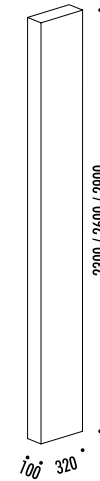

DESIGN MAURO FERRARI - 2004
 LAMPADA DA TERRA CON DIMMER - METALLO
 FLOOR LAMP WITH DIMMER - METAL
 ENERGY CLASS: A+ , A

CE IP 20

BANNER

CODICE / CODE	FINITURA / FINISHING	CARATTERISTICHE / TECHNICAL INFO
127003	BIANCO OPACO / MATT WHITE	BANNER 230 220 / 240 V - 50 / 60 Hz - 4 x 54 W - G5 LAMPADINE INCLUDE - DIMMER - CAVO BIANCO BULBS INCLUDED - DIMMER - WHITE CABLE  COD. 5072041 FLUORESCENT - 4 x 54 W - 3000K - 4 x 5000 lm - EFFICIENCY A+
127103	BIANCO OPACO / MATT WHITE	BANNER 260 220 / 240 V - 50 / 60 Hz - 2 x 54 W + 2 x 80 W - G5 LAMPADINE INCLUDE - DIMMER - CAVO BIANCO BULBS INCLUDED - DIMMER - WHITE CABLE  COD. 5072041 FLUORESCENT - 2 x 54 W - 3000K - 2 x 5000 lm - EFFICIENCY A+  COD. 5072042 FLUORESCENT - 2 x 80 W - 3000K - 2 x 7000 lm - EFFICIENCY A
124703	BIANCO OPACO / MATT WHITE	BANNER 290 220 / 240 V - 50 / 60 Hz - 4 x 80 W - G5 LAMPADINE INCLUDE - DIMMER - CAVO BIANCO BULBS INCLUDED - DIMMER - WHITE CABLE  COD. 5072042 FLUORESCENT - 4 x 80 W - 3000K - 4 x 7000 lm - EFFICIENCY A