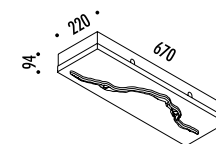

DESIGN DAVIDE GROPPI - GIORGIO RAVA - 2015
LAMPADA DA INCASSO DA SOFFITTO - METALLO - NYLON
RECESSED CEILING LAMP - METAL - NYLON
ENERGY CLASS: A+

ATTESA

CE IP 20

178800	STANDARD	1050 mA DC - 2 x 12 W LED - 3000K - 2 x 1100 lm KIT INSTALLAZIONE PER CARTONGESSO 12,5 mm INCLUSO SPAZIO MINIMO PER INCASSO 100 mm DRIVER LED INCLUSI INPUT 110 / 240 V - 50 / 60 Hz - OUTPUT 1050 mA DC PLASTERBOARD INSTALLATION KIT 12,5 mm INCLUDED MINIMUM SPACE FOR MOUNTING 100 mm INCLUDES LED DRIVERS INPUT 110 / 240 V - 50 / 60 Hz - OUTPUT 1050 mA DC
--------	----------	---