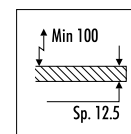

DESIGN DAVIDE GROPPI - GIORGIO RAVA - 2015
LAMPADA DA INCASSO DA SOFFITTO - METALLO - NYLON
RECESSED CEILING LAMP - METAL - NYLON
ENERGY CLASS: A+

ATTESA

CE IP 20

178800	STANDARD	1050 mA DC - 2 x 12 W LED - 3000K - 2 x 1100 lm KIT INSTALLAZIONE PER CARTONGESSO 12,5 mm INCLUSO SPAZIO MINIMO PER INCASSO 100 mm DRIVER LED INCLUSI INPUT 110 / 240 V - 50 / 60 Hz - OUTPUT 1050 mA DC PLASTERBOARD INSTALLATION KIT 12,5 mm INCLUDED MINIMUM SPACE FOR MOUNTING 100 mm INCLUDES LED DRIVERS INPUT 110 / 240 V - 50 / 60 Hz - OUTPUT 1050 mA DC
--------	----------	---