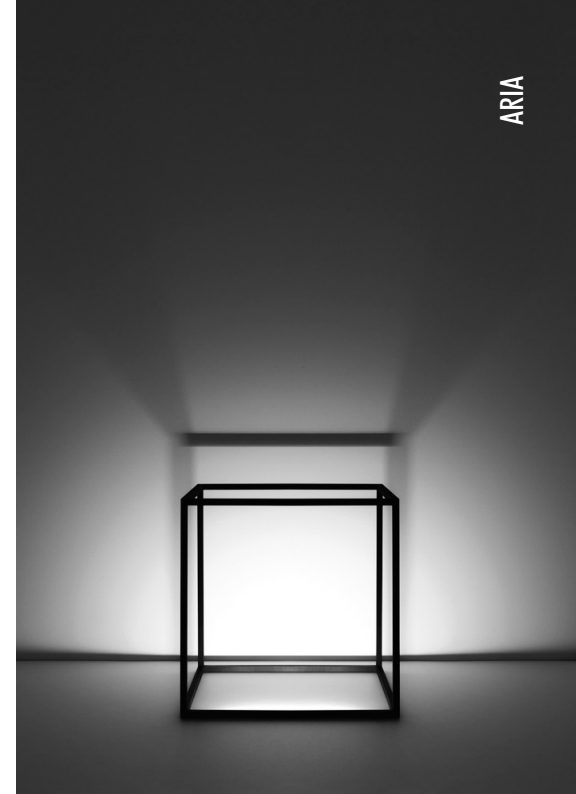

DESIGN NICOLETTA BINELLO - 2013  
FLOOR LED LAMP - METAL

ARIA

CODE	FINISHING	TECHNICAL INFO
17100403	MATT BLACK	120 V - 60 Hz - 5 W LED - 3000K - 345 lm NOT DIMMABLE - TRANSPARENT CABLE