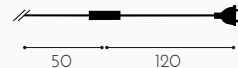

Certifications:

CE IP 20 0.3m