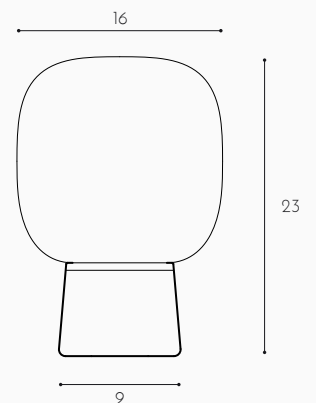

Certifications:

CE IP 20 0.3m

zanolla. Picia table

This luminaire is compatible with bulbs of the energy classes:

A++
A+
A
B
C
D
E

The luminaire is sold without a bulb.

874/2012