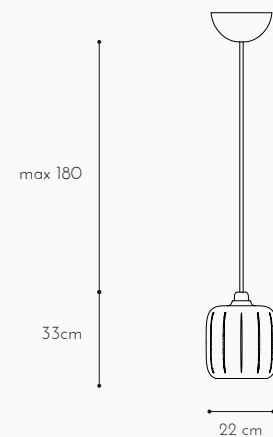

Cosse small pendant lamp

technical sheet

While its Friulan name reminds the pack basket used to carry the hay, Cosse is a pendant and ceiling lamp whose design emphasizes its contemporary style and finishes of the materials.

The choice of matte glazed ceramic accents the bold and sharp incisions which remind an archetypal pack basket. The wood element on top is the junction with the material used once for those baskets. The light is captured by the surface and casted direct and sharp on the bottom plane.

Cosse is available in 5 vibrant and modern colors with a black cable for the pendant version and a black matte fitting for the ceiling version.

Design by:

Enrico Zanolla / 2018

Type:

Pendant lamp

Material:

Lampshade in hand manufactured ceramic, black cable.

Cord length:

180cm

Canopy:

CableCup® covering included, black, 125mm x 60mm

Bulb included:

No

Cleaning instructions:

clean the product with a damp soft cloth using soap or neutral liquid detergent, preferably diluted in water.

Certifications:

CE IP 20 0.3m

zanolla. Cosse small pendant

This luminaire is compatible with bulbs of the energy classes:

The luminaire is sold without a bulb.

874/2012