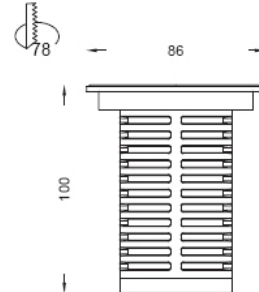

PRODUCT OVERVIEW

Voltage	Power	LED	CCT	Beam Angle	Dimensions	Material	IP Grade
24VDC	7W	BRIDGELUX	2700K	24° / 60°	D.Ø86mm x H.100mm	SS316+AL	IP67

Supplied with 3m of cable

INSTALLATION INSTRUCTIONS

The appliance should be installed, connected and tested by a qualified electrician, & in accordance with local regulations.