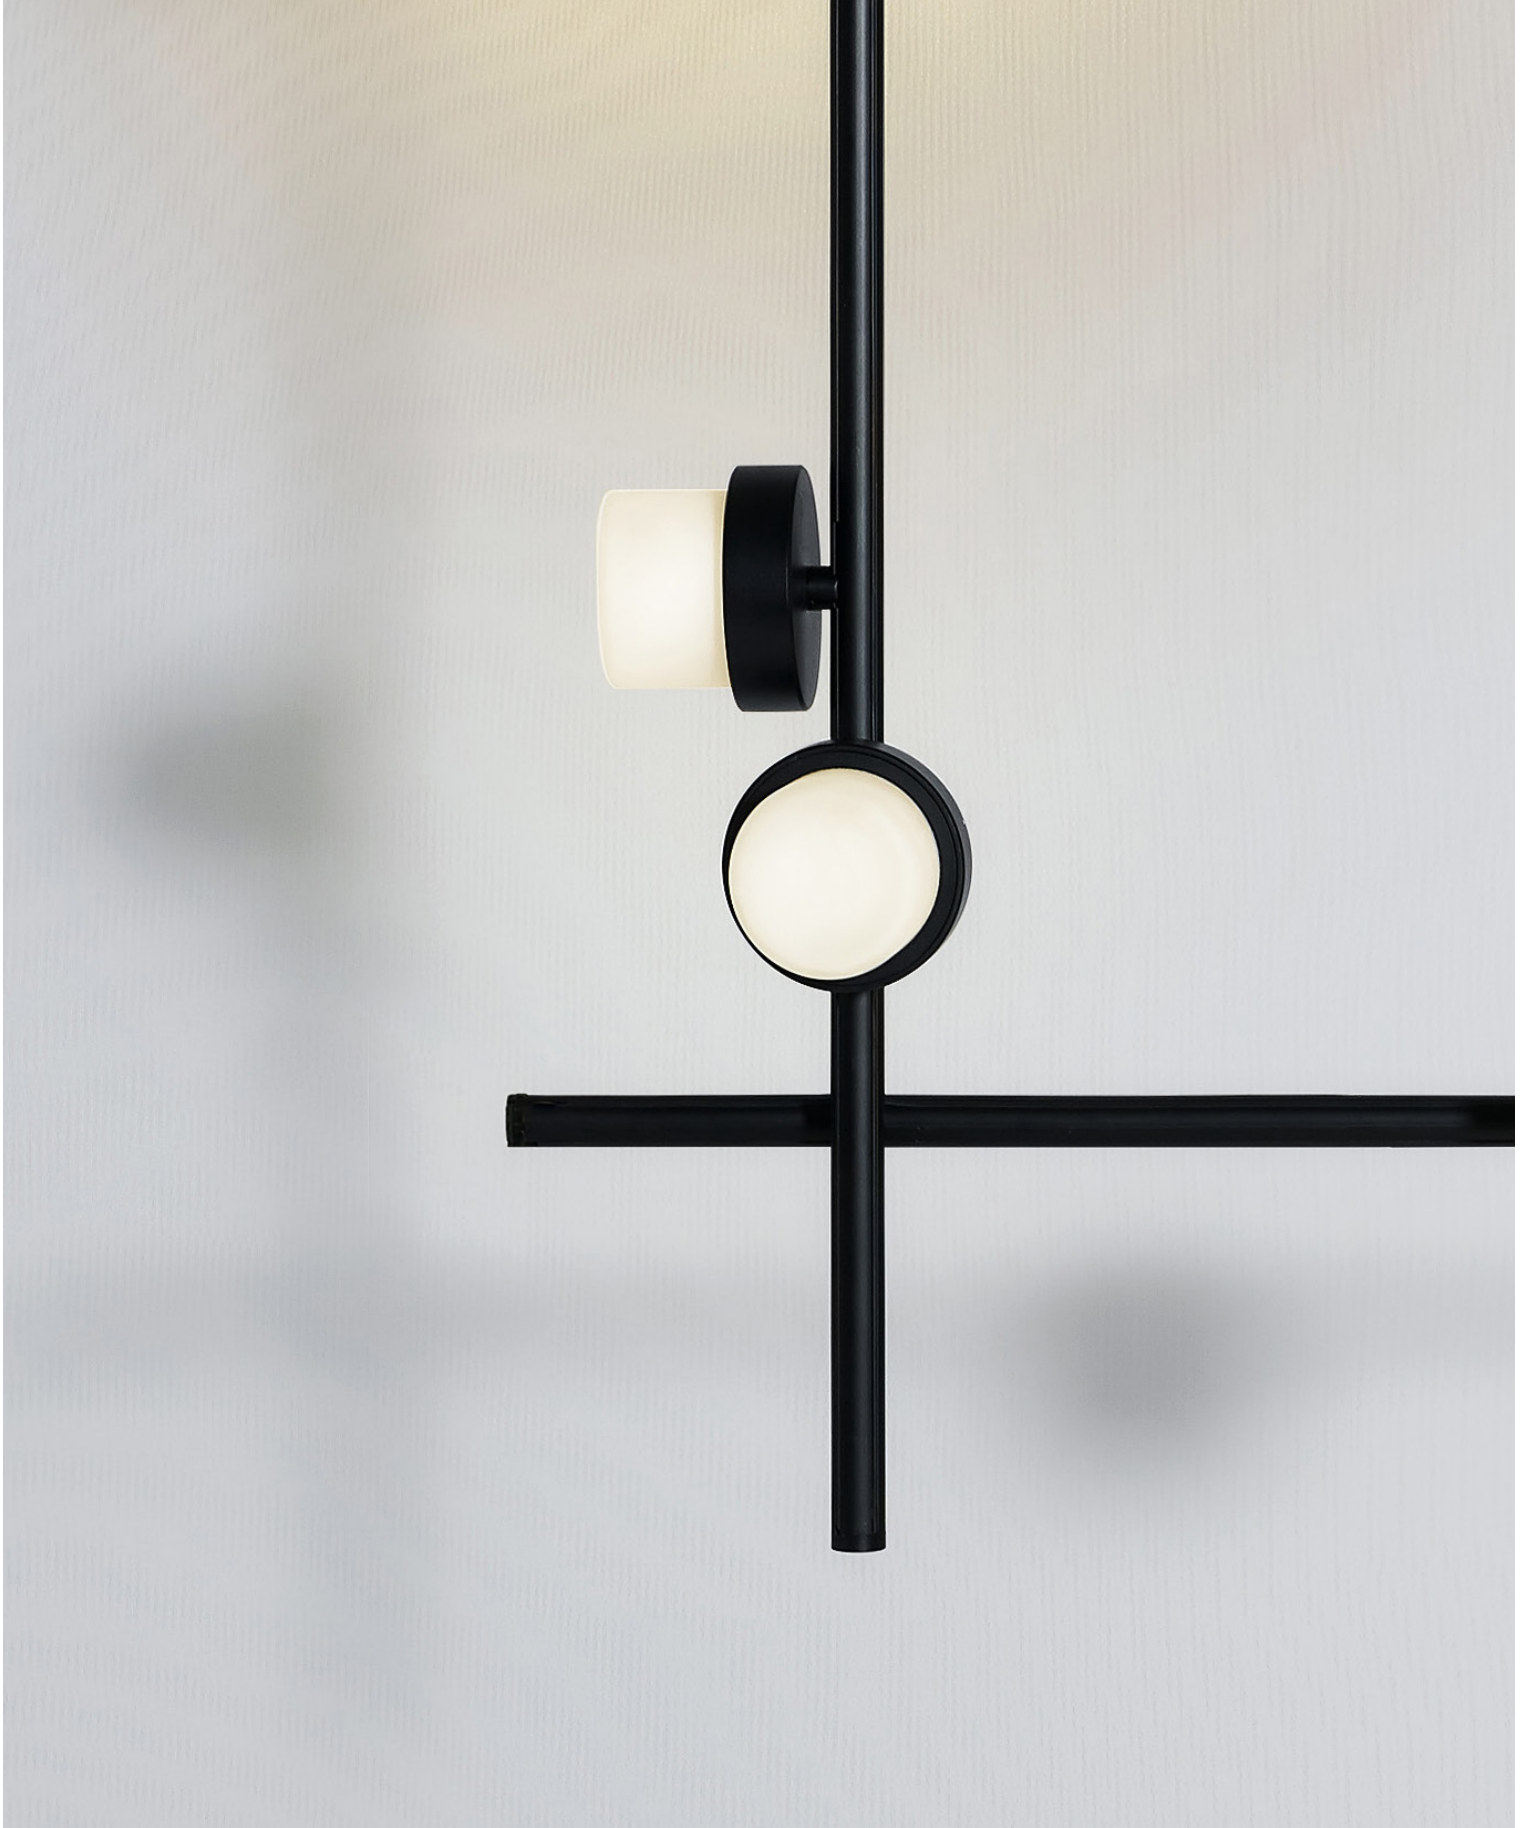

RP-E-1806

Typography CILON Mini

Typography CILON MINI

SELECTION 1 - DIMENSIONS

CILON MINI

75

70

90

DIMENSIONS IN MILLIMETRES

SELECTION 2 - FINISH

Black Anodised

Golden Anodised

PRODUCT TECHNICAL SPECIFICATION

NAME:	CILON MINI	MATERIALS & FINISH:	ANODISED ALUMINIUM // GLASS DIFFUSER
DESIGN:	STUDIO TRULY TRULY X RAKUMBA	LIGHT SOURCE:	INTEGRATED TRIDONIC LED // 7.8W // 970lm (MODULE) // 3000K // CRI80
STYLE:	AREA ILLUMINATION		POWERED FROM 48VDC RAIL (REFER TYPOGRAPHY SYSTEM DATA SHEET)
WEIGHT:	280g	DIMMING:	OPTION - SWITCH-DIM (ALL LUMINAIRES ON A SHARED CIRCUIT DIM TOGETHER)
			OPTION - DALI (INDEPENDENT LUMINAIRE OR SUBGROUP DIMMING ON A SHARED CIRCUIT)
		SUSPENSION:	TYPOGRAPHY RAIL (REFER TO SYSTEM DATA SHEET)