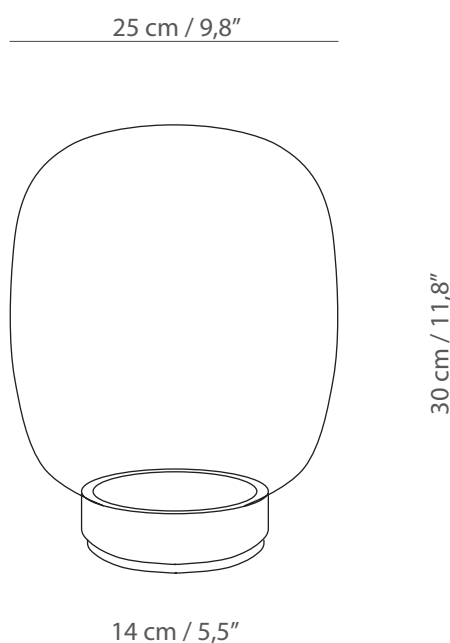

LEGIER table lamp

LEGIER / table lamp

Corrado Dotti designer

- **C74** Nero bucciato / Black rough + ● **C40** Ottone godronato/ Brushed knurled
- **C74** Nero bucciato / Black rough + ● **C46** Grigio (raggrinzato)/ Gray (wrinkled)
- **C74** Nero bucciato / Black rough + ● **C99** Rame galvanico/ Galvanic copper

Tavolo/Table
code: **557.32**

Ø 25 H 31 cm

1 x 8W LED 3000K 400 Lm