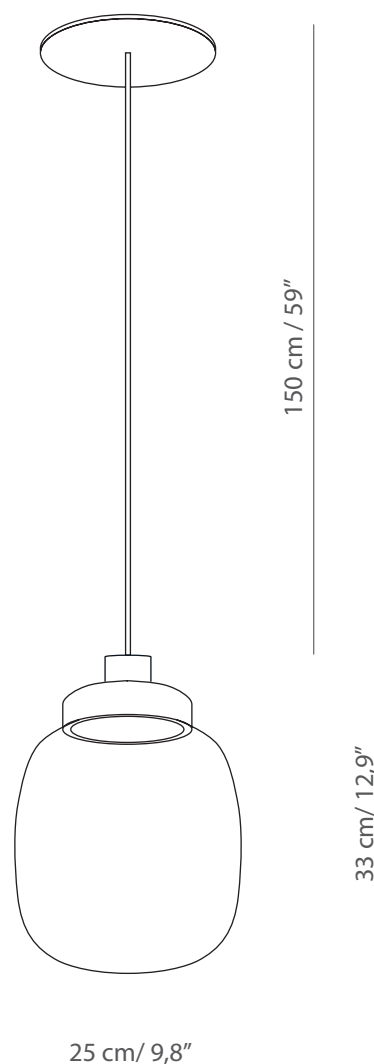

LEGIER suspension

LEGIER / suspension lamp

Corrado Dotti designer

- **C74** Nero bucciato / Black rough + ● **C40** Ottone godronato / Brushed knurled
- **C74** Nero bucciato / Black rough + ● **C46** Grigio (raggrinzato) / Gray (wrinkled)
- **C74** Nero bucciato / Black rough + ● **C99** Rame galvanico / Galvanic copper

Sospensione/suspension
code: **557.22**

Ø 25 H 33 cm

1 x MAX 12W LED 3000K 1200 Lm cable 150 cm