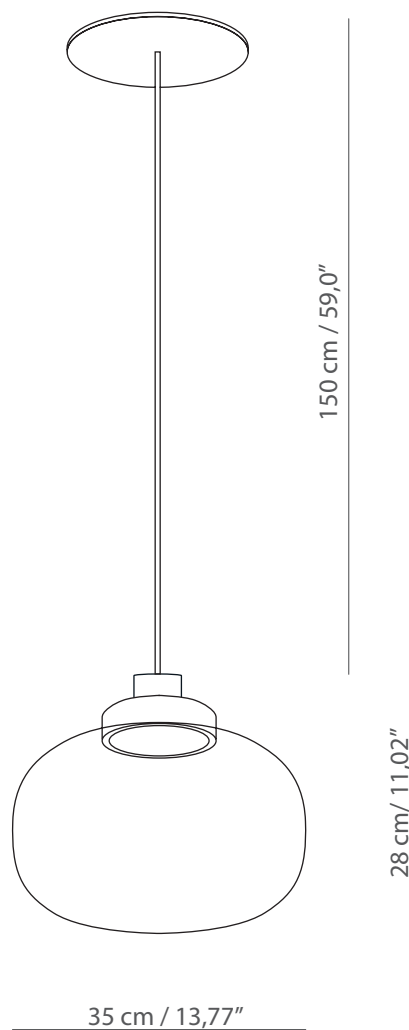

LEGIER suspension

LEGIER / suspension lamp

Corrado Dotti designer

- **C74** Nero bucciato / Black rough + ● **C40** Ottone godronato/ Brushed knurled
- **C74** Nero bucciato / Black rough + ● **C46** Grigio (raggrinzato)/ Gray (wrinkled)
- **C74** Nero bucciato / Black rough + ● **C99** Rame galvanico/ Galvanic copper

Sospensione/suspension

code: **557.24**

Ø 35 H 28 cm

1 x MAX 12W LED 3000K 1200 Lm cable 150 cm