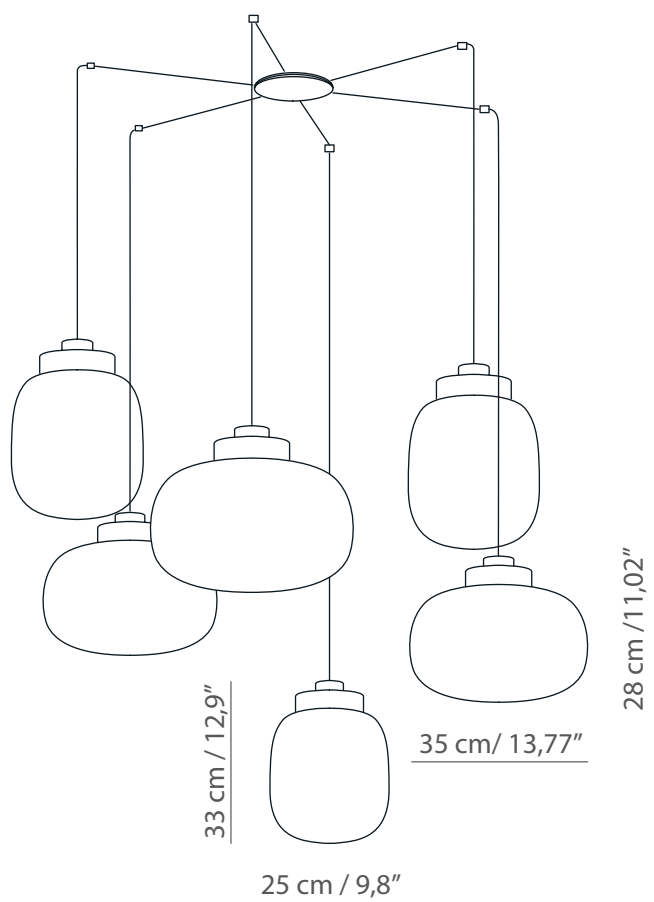

# LEGIER chandelier 6

## LEGIER / chandelier 6

Corrado Dotti designer

- C74** Nero bucciato / Black rough + **C40** Ottone godronato/ Brushed knurled
- C74** Nero bucciato / Black rough + **C46** Grigio (raggrinzato)/ Gray (wrinkled)
- C74** Nero bucciato / Black rough + **C99** Rame galvanico/ Galvanic copper

Lampadario/Chandelier 6

code: **557.26**

Ø 100/200 H 50/100 cm 6 x 12W LED 3000K 7200Lm