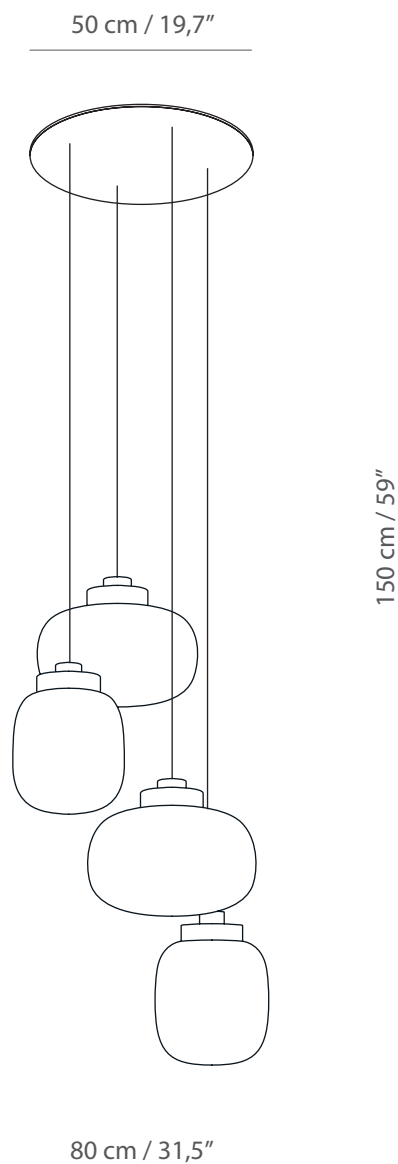

LEGIER chandelier 4

LEGIER / chandelier 4

Corrado Dotti designer

- **C74** Nero bucciato / Black rough + ● **C40** Ottone godronato/ Brushed knurled
- **C74** Nero bucciato / Black rough + ● **C46** Grigio (raggrinzato)/ Gray (wrinkled)
- **C74** Nero bucciato / Black rough + ● **C99** Rame galvanico/ Galvanic copper

Lampadario/Chandelier 4
code: **557.14**

Ø 80 cm

4 x 12W LED 3000K 4800 Lm