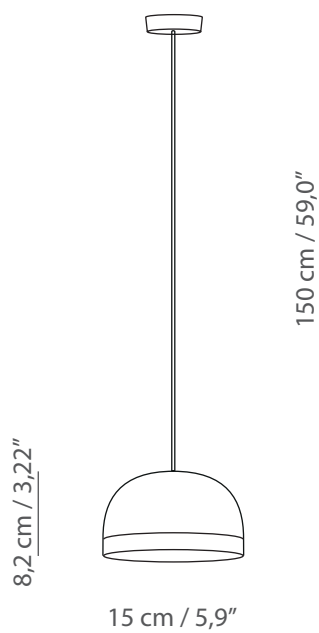

# MOLLY suspension lamp

## MOLLY / suspension lamp Ø15

Corrado Dotti designer

- |   |   |   |
|---|---|---|
| ● <b>C40</b> Ottone godronato/<br>Brushed knurled     | + | ● <b>C40</b> Ottone godronato/<br>Brushed knurled     |
| ● <b>C46</b> Grigio (raggrinzato)/<br>Gray (wrinkled) |   | ● <b>C46</b> Grigio (raggrinzato)/<br>Gray (wrinkled) |
| ● <b>C74</b> Nero bucciato<br>/ Black rough           |   | ● <b>C74</b> Nero bucciato<br>/ Black rough           |
| ○ <b>C80</b> Bianco/ White                            |   | ○ <b>C80</b> Bianco/ White                            |
| ● <b>C99</b> Rame galvanico/<br>Galvanic copper       |   | ● <b>C99</b> Rame galvanico/<br>Galvanic copper       |

Sospensione/Suspension

code: **556.21**

Ø 15 H 8,2 cm

LED 1x MAX 8W LED 3000K 800  
Lm