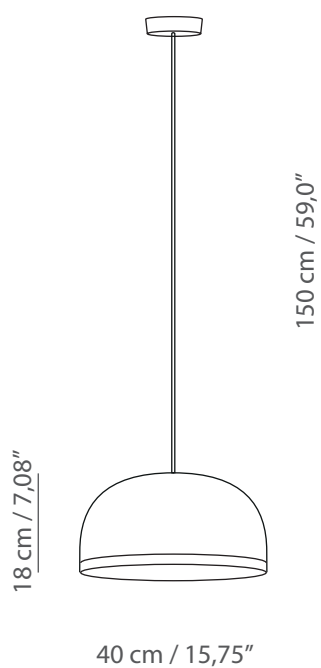

MOLLY suspension lamp

MOLLY / suspension lamp Ø 40

Corrado Dotti designer

- | | | |
|---|---|---|
| ● C40 Ottone godronato/
Brushed knurled | + | ● C40 Ottone godronato/
Brushed knurled |
| ● C46 Grigio (raggrinzato)/
Gray (wrinkled) | | ● C46 Grigio (raggrinzato)/
Gray (wrinkled) |
| ● C74 Nero bucciato
/ Black rough | | ● C74 Nero bucciato
/ Black rough |
| ● C80 Bianco/ White | | ○ C80 Bianco/ White |
| ● C99 Rame galvanico/
Galvanic copper | | ● C99 Rame galvanico/
Galvanic copper |

Sospensione/Suspension

code: **556.23**

Ø40 H 18 cm

1x MAX 17 W LED 3000K 800 Lm