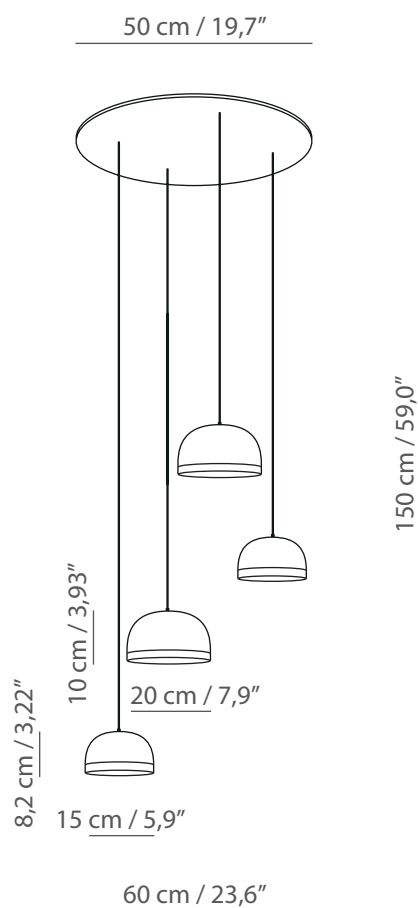

MOLLY chandelier

MOLLY / chandelier 4

Corrado Dotti designer

- | | | |
|--|---|---|
|  C40 Ottone godronato/
Brushed knurled | + |  C40 Ottone godronato/
Brushed knurled |
|  C46 Grigio (raggrinzato)/
Gray (wrinkled) | |  C46 Grigio (raggrinzato)/
Gray (wrinkled) |
|  C74 Nero bucciato
/ Black rough | |  C74 Nero bucciato
/ Black rough |
|  C80 Bianco/ White | |  C80 Bianco/ White |
|  C99 Rame galvanico/
Galvanic copper | |  C99 Rame galvanico/
Galvanic copper |

Lampadario/Chandelier 4

code: **556.14**

Ø 60 H 150 cm

4x MAX 8W LED 3000K 800 Lm