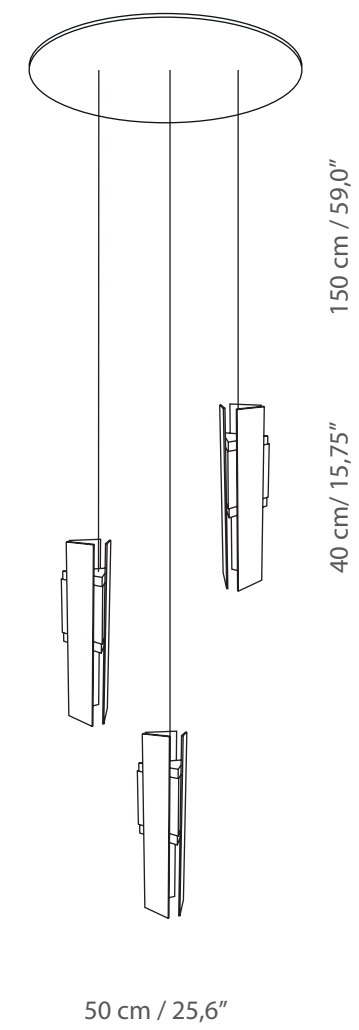

# EXCALIBUR chandelier

---

## EXCALIBUR / chandelier 3

Corrado Dotti designer

● **C74** Nero bucciato / Black rough + ● **C40** Ottone godronato / Brushed knurled + plexiglass

Lampadario/Chandelier 3  
code: **559.13**

Ø 50 cm

3x MAX 15W - E27