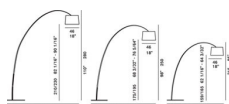

TWIGGY TERRA

DESIGN MARC SADLER/2006

Compound material floor lamp on lacquered glass fibre base, available in four chromatic finishes.

Bianco

Nero

Giallo

Rosso

Certifications