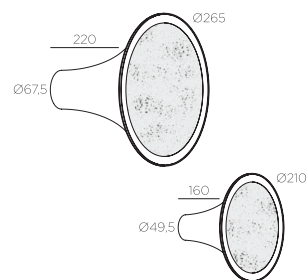

## SIRENS W/C frosted glass - edge mirror

Design by Olga Bielawska

### Material

aluminium - frosted glass - mirror

### Materiaal

aluminium - mat glas - spiegel