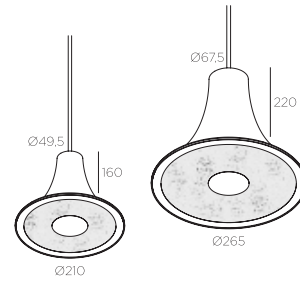

**SIRENS SU frosted glass - small mirror**  
Design by Olga Bielawska

---

---

**Material**

aluminium - frosted glass - mirror

---

**Materiaal**

aluminium - mat glas - spiegel

---

**Matériau**

aluminium - verre sablé - miroir

---

**Finish**

copper - black - white

---

**Afwerking**