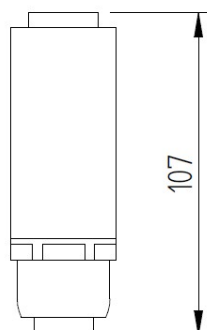

MADE IN ITALY

Scheda tecnica - Datasheet

LLD

DIMENSIONI – Dimensions

ACCESSORI – Accessories

CA821

CAE21

Led Luce e Dintorni s.r.l.