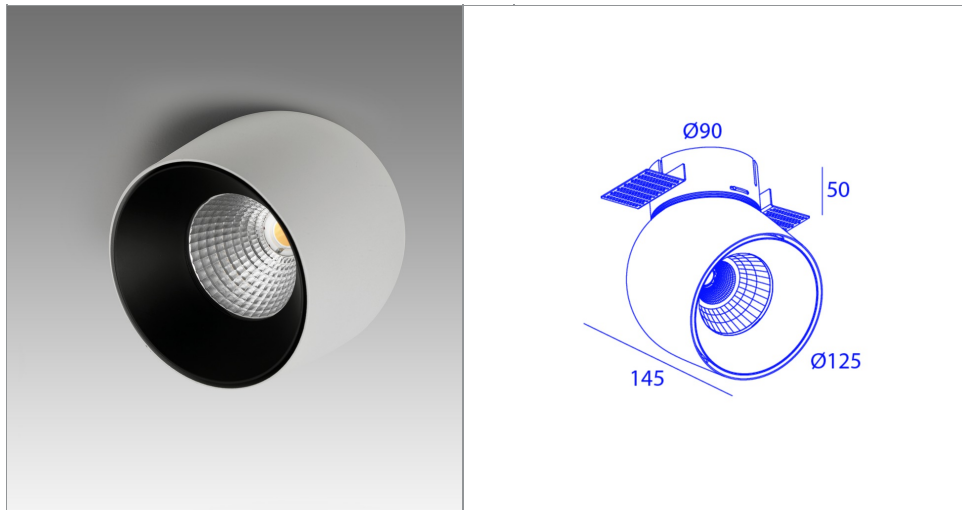

NODDLE

1X COB LED MAX2000LM

WH/BLK FO98101-2A CL20_24

FO98101-2A CL20_24

SPECIFICATIONS

CUT-OUT SIZE	Ø90
MIN RECESSED HEIGHT	75MM
WEIGHT	1.6KG
IP	20
GLOW WIRE TEST	850°C
ROTATION	60°

LIGHT SPECS

LIGHT SOURCE INCLUDED	1
BEAM ANGLE	24°
CRI	90+
MAX LED LUMEN	MAX2000LM
MAX LED POWER	18W

POWER SPECS

GEAR TRANSFO	INCLUDED
LAMP POWER	18W
DIMMABLE	NON DIMMABLE

OBLIGATORY OPTIONS

FO20001 - INSTALLATION KIT NODDLE

REMARKS

- ! CRI 80+ AVAILABLE ON REQUEST > CHANGE REF FO9...TO FO8...
- ! 4000K AVAILABLE ON REQUEST > REF= ..._CW
- ! 40° BEAM ANGLE ON REQUEST > REF= ..._40
- ! COB SPECIALS ON REQUEST (CRISPWHITE, FOOD,...)
- ! RECESSED DEPTH 120 MM IF DRIVER PLACED INTO CEILING
- ! PATENTED 360° MAGNETIC SUSPENSION
- ! DIM-TO-WARM AVAILABLE ON REQUEST