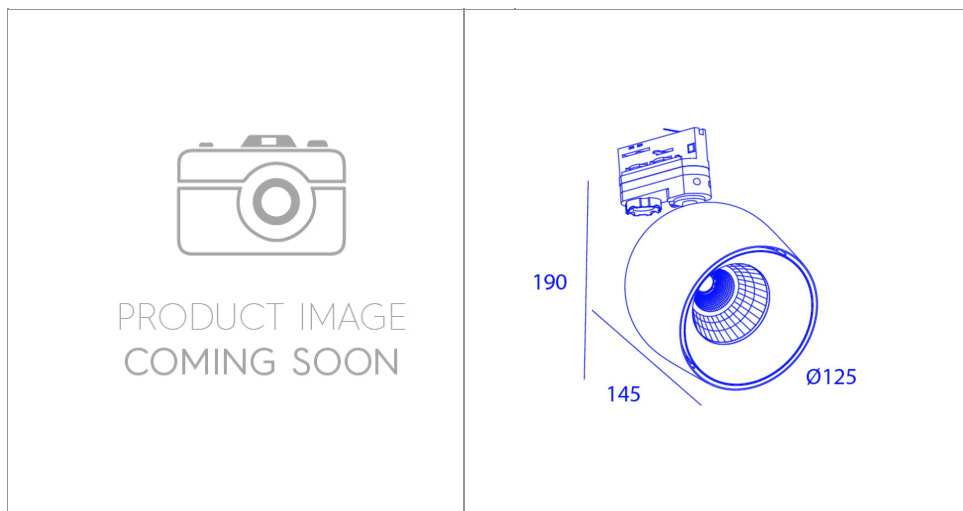

NODDLE TRACK

1X COB LED MAX2000LM LM

WH/WH FO98001A CL20_24

FO98001A CL20_24

SPECIFICATIONS

WEIGHT	1.9KG
IP	20
GLOW WIRE TEST	850°C
ROTATION	50°

LIGHT SPECS

LIGHT SOURCE INCLUDED	1
BEAM ANGLE	24°
CRI	90+
MAX LED LUMEN	MAX2000LM
MAX LED POWER	18W

POWER SPECS

GEAR TRANSFO	INCLUDED
LAMP POWER	18W
DIMMABLE	NON DIMMABLE

REMARKS

- ! CRI 80+ AVAILABLE ON REQUEST > CHANGE REF FO9...TO FO8...
- ! 4000K AVAILABLE ON REQUEST > REF= ..._CW
- ! 40° BEAM ANGLE ON REQUEST > REF= ..._40
- ! COB SPECIALS ON REQUEST (CRISPWHITE, FOOD,...)