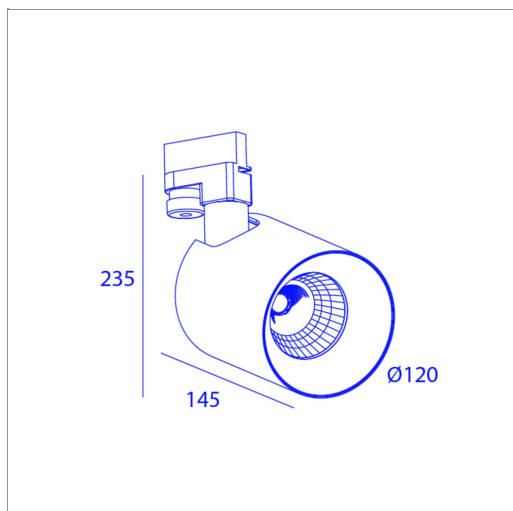

## TUBLR TRACK

1X COB LED MAX2000LM LM

WH/WH FO97001A CL20\_24

FO97001A CL20\_24

### SPECIFICATIONS

WEIGHT	1.2KG
IP	20
GLOW WIRE TEST	850°C
ROTATION	95°

### LIGHT SPECS

LIGHT SOURCE INCLUDED	1
BEAM ANGLE	24°
CRI	90+
MAX LED LUMEN	MAX2000LM
MAX LED POWER	18W

### POWER SPECS

GEAR TRANSFO	INCLUDED
LAMP POWER	18W
DIMMABLE	NON DIMMABLE