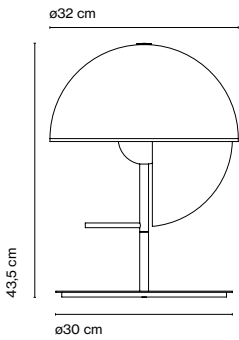

Theia

Mathias Hahn

marset

Theia M

Theia M

LED SMD 7,8W 700mA 2700K
1066lm (included)

Black electrical cord

Base and stem in lacquered iron. Dissipater in lacquered aluminium with built-in switch. Vertical semi-sphere made of lacquered spun metal, with the interior in white, and a transparent smoked shade in thermoformed methacrylate.

- White
- Black

- [Download](#) Assembly Instructions
- [Download](#) 2D
- [Download](#) 3D
- [Download](#) Energy label

Range

info@marset.com
www.marset.com

From light to shadow with a single gesture. Theia has two faces: to discover them, simply swivel the fixture around its central axis. It can be pointed towards you for use as a reading lamp, or towards an object or a wall, creating a subtle, indirect light that immediately warms the atmosphere.