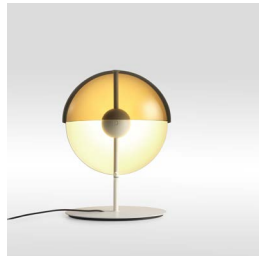

Theia

Mathias Hahn

marset

Theia M

Theia M

LED SMD 7,8W 700mA 2700K
1066lm (included)

Black electrical cord

Base and stem in lacquered iron. Dissipater in lacquered aluminium with built-in switch. Vertical semi-sphere made of lacquered spun metal, with the interior in white, and a transparent smoked shade in thermoformed methacrylate.

- White
- Black

- [Download](#) Assembly Instructions
- [Download](#) 2D
- [Download](#) 3D
- [Download](#) Energy label

Range

info@marset.com
www.marset.com

From light to shadow with a single gesture. Theia has two faces: to discover them, simply swivel the fixture around its central axis. It can be pointed towards you for use as a reading lamp, or towards an object or a wall, creating a subtle, indirect light that immediately warms the atmosphere.