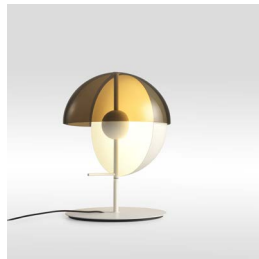

Theia

Mathias Hahn

marset

Theia M

Theia M

LED SMD 7,8W 700mA 2700K
1066lm (included)

Black electrical cord

Base and stem in lacquered iron. Dissipater in lacquered aluminium with built-in switch. Vertical semi-sphere made of lacquered spun metal, with the interior in white, and a transparent smoked shade in thermoformed methacrylate.

- White
- Black

- [Download](#) Assembly Instructions
- [Download](#) 2D
- [Download](#) 3D
- [Download](#) Energy label

Range

info@marset.com
www.marset.com

From light to shadow with a single gesture. Theia has two faces: to discover them, simply swivel the fixture around its central axis. It can be pointed towards you for use as a reading lamp, or towards an object or a wall, creating a subtle, indirect light that immediately warms the atmosphere.