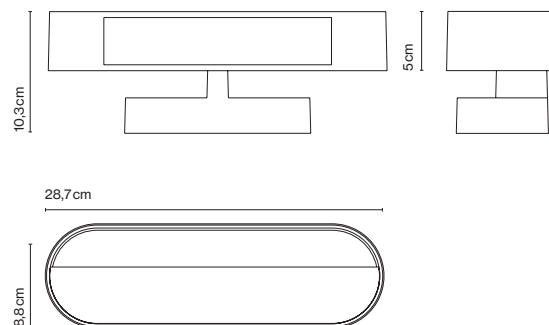

Scene

Joan Gaspar

marset

Scene

Scene

— R7s ECO 114mm 120W
LED 14W 3000K 900lm
(included)

Structure in injection-moulded aluminium.

- White (Ral 9003)
- Black (Ral 9005)

- [Download](#) Assembly Instructions
- [Download](#) 2D
- [Download](#) 3D
- [Download](#) Energy label

info@marset.com
www.marset.com

A wall lamp which provides indirect light, Scene lights the wall in a neutral, discreet manner which combines functionality and comfort. Scene features an opening at the front which creates a halo of light to stage this theatrical effect.