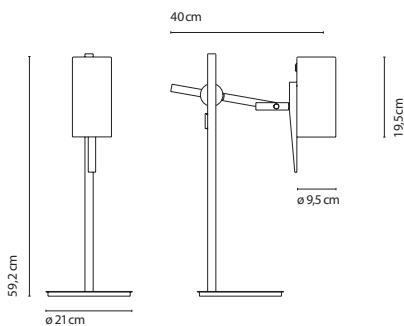

Scantling

Mathias Hahn

marset

Scantling S

Scantling S

- ☞ E27 LED Reflector 8W
- ☞ E27 PAR20 50W

Lacquered iron stem and base. Solid oak arm supports a lacquered aluminium shade. The switch is built into the diffuser.

Black fabric electrical cord

Structure

- White-Oak
- Black-Oak

Shade

- White (Ral 9010)
- Black (Ral 9005)

- [Download](#) Assembly Instructions
- [Download](#) 2D
- [Download](#) 3D
- [Download](#) Energy label