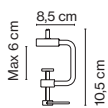

Body and diffuser in lacquered aluminium.
A switch is incorporated into the diffuser.
Metal base with a polycarbonate cover.

- Black (Ral 9005)
- White (Ral 9010)

- [Download](#) Assembly Instructions
- [Download](#) Photometric Data
- [Download](#) 2D
- [Download](#) 3D
- [Download](#) Energy label

Clamp

Table bracket

Range

Watch the video

info@marset.com
www.marset.com

The fluidity of its movements and its total stability make this flexible fitting a light source which can be moved anywhere without cluttering your desk or taking up too much valuable space.