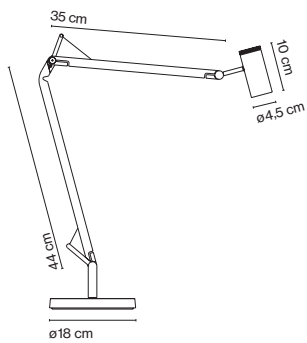

Polo

Joan Gaspar

marset

Polo

Base

Polo

LED 7W 350mA 3000K
520lm (included)

Black electrical cord

Body and diffuser in lacquered aluminium.
A switch is incorporated into the diffuser.
Metal base with a polycarbonate cover.

- Black (Ral 9005)
- White (Ral 9010)

- [Download](#) Assembly Instructions
- [Download](#) Photometric Data
- [Download](#) 2D
- [Download](#) 3D
- [Download](#) Energy label