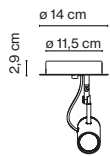

Polo

Joan Gaspar

marset

Polo Spot

Ceiling accessory

Polo Spot

LED 7W 350mA 3000K
520lm (included)

Black electrical cord

Body and diffuser in lacquered aluminium.
Reflector with 36 degree aperture.

- Black (RAL 9005)
- White (RAL 9010)

- [Download](#) Assembly Instructions
- [Download](#) Photometric Data
- [Download](#) 2D
- [Download](#) 3D
- [Download](#) Energy label