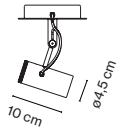

Polo Spot

Ceiling accessory

Polo Spot

LED 7W 350mA 3000K
520lm (included)

Black electrical cord

Body and diffuser in lacquered aluminium.
Reflector with 36 degree aperture.

- Black (RAL 9005)
- White (RAL 9010)

- [Download](#) Assembly Instructions
- [Download](#) Photometric Data
- [Download](#) 2D
- [Download](#) 3D
- [Download](#) Energy label