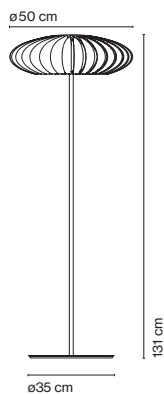

Maranga

Christophe Mathieu

marset

Maranga P170

Maranga P130

Maranga P170 / P130

- ☉ 3x E27 HSGSA/C/UB 57W
- ☉ 3x E27 LED Standard 8W
- ☉ 3x E27 FBT 18W

A shade made up of 32 polycarbonate sections, all attached to an upper chromed metal cover. Underneath there is a transparent polycarbonate diffuser with a prismatic engraving. The base and the stem are in lacquered metal.

White electrical cord

○ White (Ral 9003)

- [Download](#) Assembly Instructions
- [Download](#) 2D
- [Download](#) 3D
- [Download](#) Energy label

Range

Watch the video

info@marset.com
www.marset.com

Maranga is the name of an imaginary fruit: exquisite, tempting, succulent. It reinterprets Scandinavian style in the essentiality of its shape and its rational use of lighting to generate a warm, comfortable atmosphere.