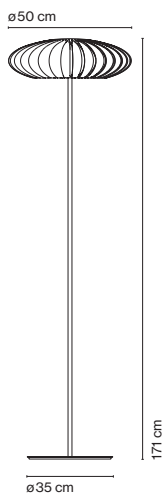

Maranga

Christophe Mathieu

marset

Maranga P170

Maranga P130

Maranga P170 / P130

- ☉ 3x E27 HSGSA/C/UB 57W
- ☉ 3x E27 LED Standard 8W
- ☉ 3x E27 FBT 18W

A shade made up of 32 polycarbonate sections, all attached to an upper chromed metal cover. Underneath there is a transparent polycarbonate diffuser with a prismatic engraving. The base and the stem are in lacquered metal.

White electrical cord

○ White (Ral 9003)

- [Download](#) Assembly Instructions
- [Download](#) 2D
- [Download](#) 3D
- [Download](#) Energy label

Range

Watch the video

info@marset.com
www.marset.com

Maranga is the name of an imaginary fruit: exquisite, tempting, succulent. It reinterprets Scandinavian style in the essentiality of its shape and its rational use of lighting to generate a warm, comfortable atmosphere.