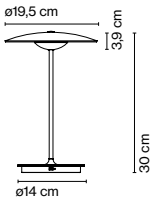

Ginger 20 M

Watch the video
info@marset.com
www.marset.com

Ginger20 M

LED SMD 3,2W 350mA
2700K 478lm (included)

- Oak
- Wenge

Battery life

5 hours in peak power
10 hours in half power
20 hours in a quarter power

Battery charging time: 10h

Diffuser and pressed wood base of 4 mm in natural oak or wenge. Injected aluminium dissipater and lacquered black matte metal stem. Battery is located inside the base, with 5 hours of battery life at peak performance.