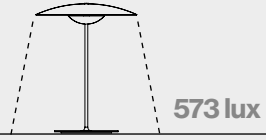

5 hours in peak power  
 10 hours in half power  
 20 hours in a quarter power

Battery charging time: 10h

Diffuser and pressed wood base of 4 mm in natural oak or wenge. Injected aluminium dissipater and lacquered black matte metal stem. Battery is located inside the base, with 5 hours of battery life at peak performance.

### How Ginger illuminates

**Ginger M**

**Ginger S**

**Ginger 20 M**