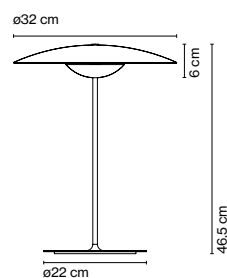

## Joan Gaspar

**marset**

**Ginger M**

**Ginger S**

**Ginger M**

LED SMD 15,4W 700mA  
2700K 2130lm (included)

**Ginger S**

LED SMD 7,8W 700mA  
2700K 1066lm (included)

5 hours in peak power  
 10 hours in half power  
 20 hours in a quarter power

Battery charging time: 10h

Diffuser and pressed wood base of 4 mm in natural oak or wenge. Injected aluminium dissipater and lacquered black matte metal stem. Battery is located inside the base, with 5 hours of battery life at peak performance.