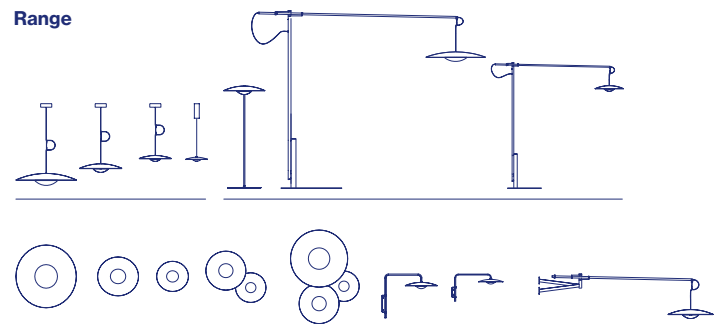

Range

Watch the video
info@marset.com
www.marset.com

Wood is a great ally of cozy lighting. It is a material that is hard to mold, a challenge that the Ginger collection neatly resolves. The combination of sheets of wood and paper pressed together under high pressure achieves a laminate that appears almost entirely flat.