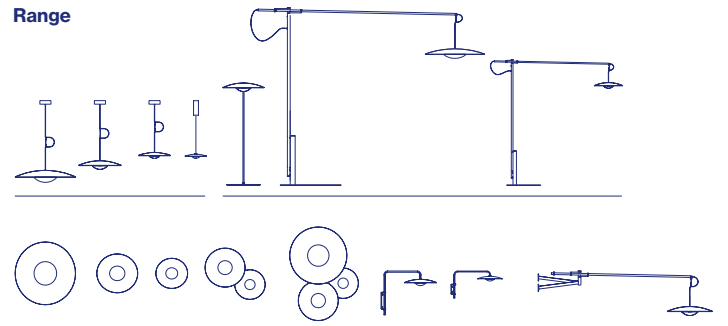

Range

Wood is a great ally of cozy lighting. It is a material that is hard to mold, a challenge that the Ginger collection neatly resolves. The combination of sheets of wood and paper pressed together under high pressure achieves a laminate that appears almost entirely flat.