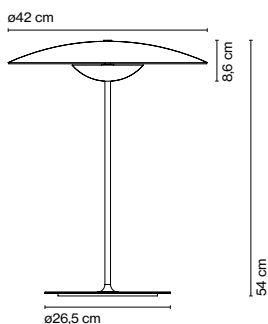

## Joan Gaspar

**marset**

**Ginger M**

**Ginger S**

**Ginger M**

LED SMD 15,4W 700mA  
2700K 2130lm (included)

**Ginger S**

LED SMD 7,8W 700mA  
2700K 1066lm (included)

5 hours in peak power  
 10 hours in half power  
 20 hours in a quarter power

Battery charging time: 10h

Diffuser and pressed wood base of 4 mm in natural oak or wenge. Injected aluminium dissipater and lacquered black matte metal stem. Battery is located inside the base, with 5 hours of battery life at peak performance.