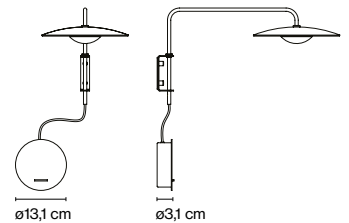

## Joan Gaspar

**marset**

**Ginger A (Plug-in)**

**Ginger A (Hardwired)**

**Ginger 20 A (Plug-in)**

**Ginger 20 A (Hardwired)**

**Ginger A**  
LED SMD 7,8W 700mA  
2700K 1066lm (included)

**Ginger 20 A**  
LED SMD 4W 700mA 2700K  
546lm (included)