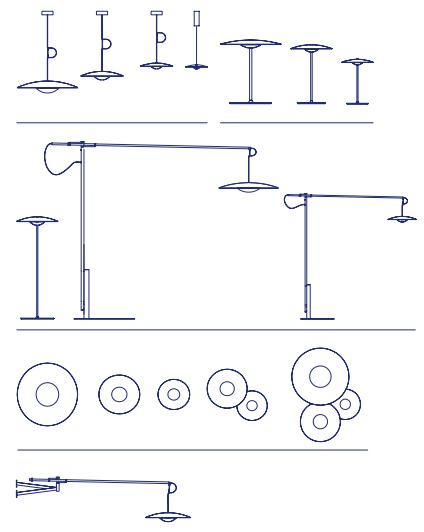

- Oak
- Wenge

Black electrical cord

Connections available: plug-in, hardwired or recessed

\* Plug-in wall fixtures: inline motion sensor dimmer

\*\* Hardwired wall fixtures: dimmable

Pressed wood diffuser of 4 mm in natural oak or wenge. Injected aluminium dissipater and metal structure in lacquered black matte.

dimmer \*/ dimmable \*\*

- [Download](#) Assembly Instructions
- [Download](#) Photometric Data
- [Download](#) 2D
- [Download](#) 3D
- [Download](#) Energy label

**Range**

**Watch the video**  
info@marset.com  
www.marset.com

This wall version adds a simple folding structure to the lampshade, turning it into the perfect lamp for the head of a bed, to illuminate a reading corner or even to be used as an occasional lamp over a table.