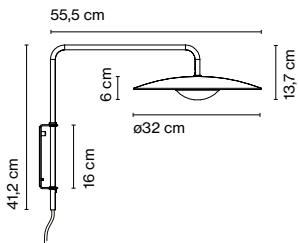

## Joan Gaspar

**marset**

**Ginger A (Plug-in)**

**Ginger A (Hardwired)**

**Ginger 20 A (Plug-in)**

**Ginger 20 A (Hardwired)**

**Ginger A**  
LED SMD 7,8W 700mA  
2700K 1066lm (included)

**Ginger 20 A**  
LED SMD 4W 700mA 2700K  
546lm (included)