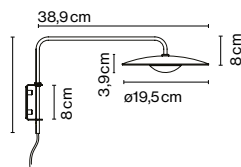

## Joan Gaspar

**marset**

**Ginger A (Plug-in)**

**Ginger A (Hardwired)**

**Ginger 20 A (Plug-in)**

**Ginger 20 A (Hardwired)**

**Ginger A**  
LED SMD 7,8W 700mA  
2700K 1066lm (included)

**Ginger 20 A**  
LED SMD 4W 700mA 2700K  
546lm (included)