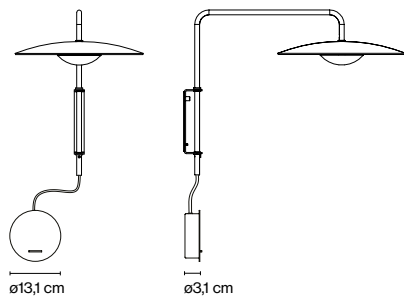

## Joan Gaspar

**marset**

**Ginger A (Plug-in)**

**Ginger A (Hardwired)**

**Ginger 20 A (Plug-in)**

**Ginger 20 A (Hardwired)**

**Ginger A**  
LED SMD 7,8W 700mA  
2700K 1066lm (included)

**Ginger 20 A**  
LED SMD 4W 700mA 2700K  
546lm (included)