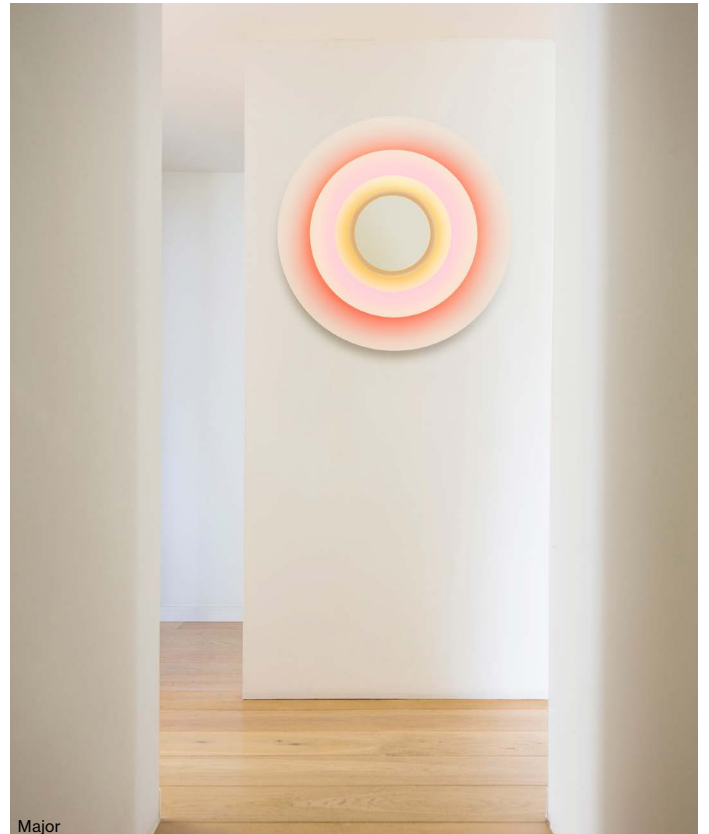

## Rob Zinn

**marset**

Corona

Major

**Concentric L**

**Concentric M**

**Concentric S**

Minor

**Concentric L / M / S**  
LED SMD 7,8W 700mA 2700K 1066lm (included)

Concentric and overlapped plates made of lacquered white metal. The back of the plates is covered with vinyl in different colours.

- Corona
  - Light orange
  - Gold
  - Yellow
  - Neon yellow

- Major
  - Nut brown
  - Gold
  - Soft pink
  - Orange red

- Minor
  - Ice blue
  - Cocoa brown
  - Mint
  - Sky blue

dimmable\*

\*Phase cut dimmer leading and trailing edge (Triac)

- [Download](#) Assembly Instructions
- [Download](#) 2D
- [Download](#) 3D
- [Download](#) Energy label

info@marset.com  
www.marset.com

Concentric is a visually striking lamp whether it's on or off, though turned on in the dark is when it becomes the most impressive and dynamic.