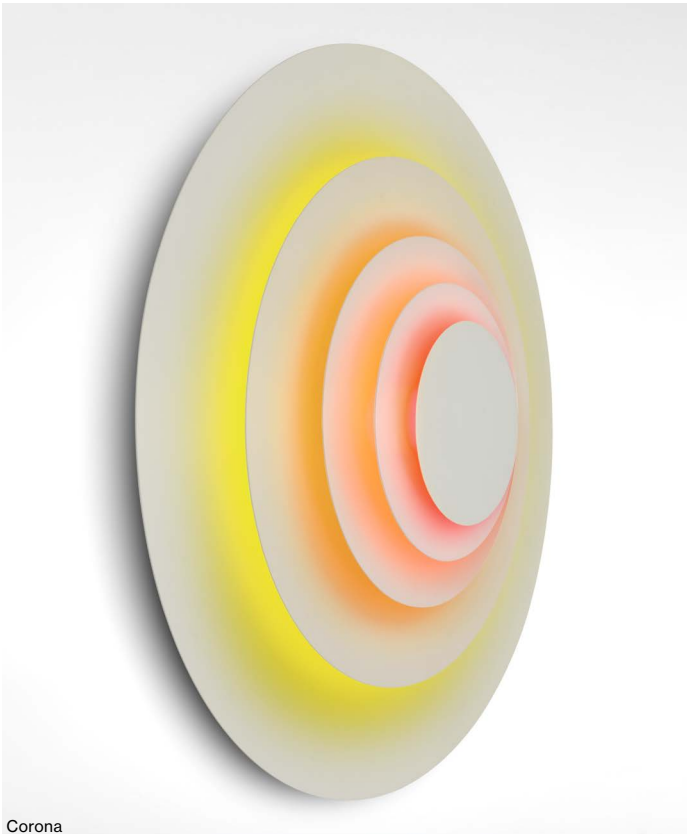

## Rob Zinn

**marset**

Corona

Major

**Concentric L**

**Concentric M**

**Concentric S**

Minor

**Concentric L / M / S**  
LED SMD 7,8W 700mA 2700K 1066lm (included)

Concentric and overlapped plates made of lacquered white metal. The back of the plates is covered with vinyl in different colours.

- Corona
  - Light orange
  - Gold
  - Yellow
  - Neon yellow

- Major
  - Nut brown
  - Gold
  - Soft pink
  - Orange red

- Minor
  - Ice blue
  - Cocoa brown
  - Mint
  - Sky blue

dimmable\*

\*Phase cut dimmer leading and trailing edge (Triac)

- [Download](#) Assembly Instructions
- [Download](#) 2D
- [Download](#) 3D
- [Download](#) Energy label

info@marset.com  
www.marset.com

Concentric is a visually striking lamp whether it's on or off, though turned on in the dark is when it becomes the most impressive and dynamic.