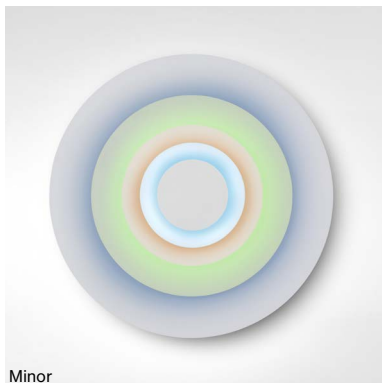

## Rob Zinn

**marset**

Corona

Major

**Concentric L**

**Concentric M**

**Concentric S**

Minor

**Concentric L / M / S**  
LED SMD 7,8W 700mA 2700K 1066lm (included)

Concentric and overlapped plates made of lacquered white metal. The back of the plates is covered with vinyl in different colours.

- Corona
  - Light orange
  - Gold
  - Yellow
  - Neon yellow

- Major
  - Nut brown
  - Gold
  - Soft pink
  - Orange red

- Minor
  - Ice blue
  - Cocoa brown
  - Mint
  - Sky blue

dimmable\*

\*Phase cut dimmer leading and trailing edge (Triac)

- [Download](#) Assembly Instructions
- [Download](#) 2D
- [Download](#) 3D
- [Download](#) Energy label

info@marset.com  
www.marset.com

Concentric is a visually striking lamp whether it's on or off, though turned on in the dark is when it becomes the most impressive and dynamic.