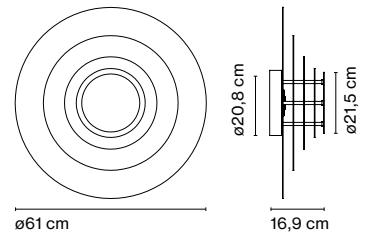

Concentric S

Minor

Concentric L / M / S
LED SMD 7,8W 700mA 2700K 1066lm (included)

Concentric and overlapped plates made of lacquered white metal. The back of the plates is covered with vinyl in different colours.

- Corona
  - Light orange
  - Gold
  - Yellow
  - Neon yellow

- Major
  - Nut brown
  - Gold
  - Soft pink
  - Orange red

- Minor
  - Ice blue
  - Cocoa brown
  - Mint
  - Sky blue

dimmable*

*Phase cut dimmer leading and trailing edge (Triac)

- [Download](#) Assembly Instructions
- [Download](#) 2D
- [Download](#) 3D
- [Download](#) Energy label

info@marset.com
www.marset.com

Concentric is a visually striking lamp whether it's on or off, though turned on in the dark is when it becomes the most impressive and dynamic.