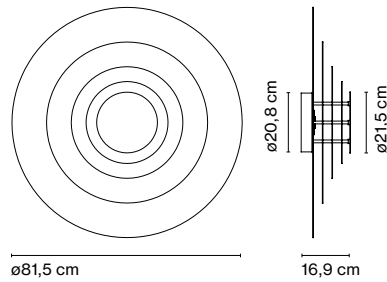

Concentric M